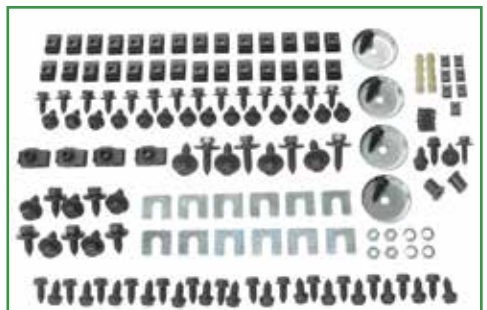

Fender Cup Washers

BCW-51 All Zinc.....3.95 ea.

BFE-7001

BUY'N SAVE
WITH KITS

Front End Fastener Kit

Over 175 pieces individually bagged!
Includes everything you need to assemble your front end!

BFE-7001	1962-67 All.....	45.95 kit
BFE-7002	1968-74 All.....	45.95 kit