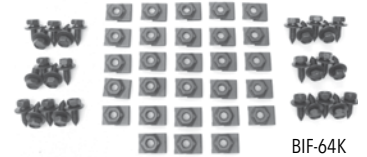

APB-1382	All SB w/ Washers (24 pc.).....	29.99 kit
APB-3506	All BB w/ Washers (32 pc.).....	28.99 kit
APB-1821	All BB Flanged (16 pc.).....	25.99 kit

**Exhaust Stud Kits**

ALI-2228 OEM Steel (12 pc.).....26.99 kit

**Fan Attaching Kits**

BPX-2792	All w/ Clutch Studs.....	6.95 kit
BPX-2791	All w/ Clutch Bolts.....	5.95 kit

**Fender Inner Bolt Kit**

BIF-64K All 56 pc.....26.95 ea.

**Fender Front End Bolts**

BPA-5160	5/16" bolt w/o washer.....	0.65 ea.
BPA-5161	5/16" bolt with washer.....	0.55 ea.
BPA-381	3/8" x 1" bolt.....	0.65 ea.
BPA-385	3/8" x 1-1/2" bolt.....	0.75 ea.
BFJ-516	Fender J Clip 5/16".....	1.25 ea.
BJF-038	Fender J Clip 3/8".....	1.50 ea.