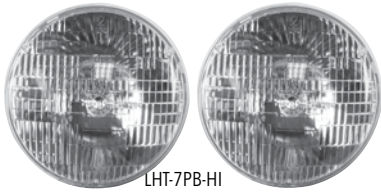

LHT-7PB-HI Detail LHT-7T-HI Detail

LHT-7PB-HI

FACTORY T3

HI-INTENSITY T3

T-3 Headlamps

Upgrade your weak old original T3 and Power Beam headlamps with a pair of high performance headlamps from Ground Up! These headlamps utilize modern bulb filaments with a much brighter high/low beam, which are considerably brighter than the original factory and Power Beam units. These fit and function exactly as original which makes installing these a breeze. They feature a T3 or Power Beam logo and look just like the originals! We tested these on our own 1969 Camaro in our warehouse and you can really see the difference!

LHT-7PB-HI	1962-78 All Power Beam 129.99 pr.
LHT-7T-HI	1962-78 All T3 129.99 pr.

Ground Up Pro-Touring Restomod Led Headlight Conversion

Upgrade the look of your headlights with Ground Up's brand new Exclusive Plug n' Play DOT approved headlight kit by Aroara. This easy to install headlight kit comes with everything you need for a simple install. With our included modified headlamp buckets no welding, cutting, or intense fabrication is required. This Exclusive kit is one of the only true Plug n' Play kits on the market for your Nova. Ground Up's Exclusive Aroara LED headlights are equipped with a high and low beam with a color temperature of 6000k which produces a crisp white light which greatly assists in lighting things up for you like never before. This light is also equipped with a half circle driving light (DRL) that easily integrates into your factory parking light system. You will not find a set of headlights for your Nova like this anywhere else! This kit comes complete with everything you need to convert your standard headlights to a set of new Ground Up Exclusive Aroara LED headlights.