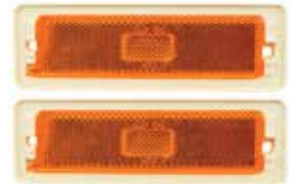

LHT-7PB-HI Detail LHT-7T-HI Detail

LHT-7PB-HI

FACTORY T3

HI-INTENSITY T3

T-3 Headlamps

Upgrade your weak old original T3 and Power Beam headlamps with a pair of high performance headlamps from Ground Up! These headlamps utilize modern bulb filaments with a much brighter high/low beam, which are considerably brighter than the original factory and Power Beam units. These fit and function exactly as original which makes installing these a breeze. They feature a T3 or Power Beam logo and look just like the originals! We tested these on our own 1969 Camaro in our warehouse and you can really see the difference!

LPL-3043 1962 Clear.....32.95 pr.

LPL-3044 1963-64 Amber.....27.95 pr.

LPL-3045 1965 Amber39.95 pr.

LPL-3046 1966-67 Amber.....39.95 pr.

LPL-3055 1968-69 Amber.....27.95 pr.

LPL-3060 1970 Clear.....27.95 pr.

LPL-3031 1971-72 Amber.....27.95 pr.

Side Marker Lenses

OE style reproduction side marker lenses featuring correct colors and SAE markings.

LSM-9885 1968 Front..... 6.95 ea.

LSM-9884 1969 Front..... 9.95 ea.

LSM-7013 1970-74 Front36.95 pr.

LSM-2100 1975-79 Front 24.99 ea.

LSM-9916 1968-69 Rear 6.95 ea.

LSM-7047 1970-74 Rear36.95 pr.

LSM-2099 1975-79 Rear 24.99 ea.