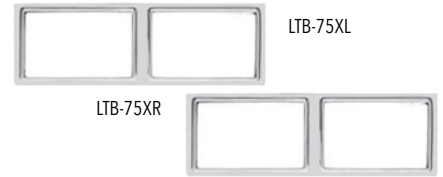

1975-79 Tail Lamp Bezels

Correct die-stamped bezel with bright chrome finish.

LTB-75XL	1975-79 LH	99.99 ea.
LTB-75XR	1975-79 RH	99.99 ea.