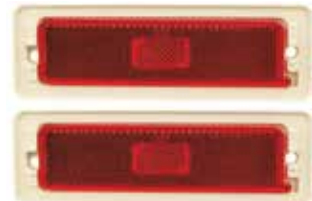

LSM-7047 1970-74 Rear .....36.95 pr.