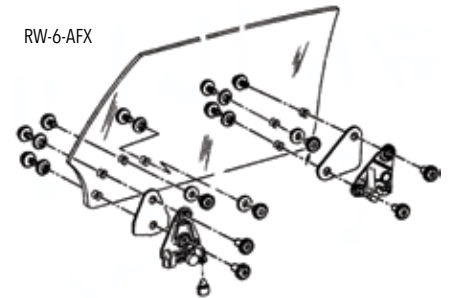

Window Sash

Replacement for the commonly bent or missing track the window regulator rollers ride in to raise and lower the front door glass.

RSC-748D	1962-67 Inner	21.99 ea.
RSC-748C	1962-67 Upper	26.99 ea.

RW-6-AFX

Door Window Hardware Kit

This convenient door window hardware kit includes all of the necessary pieces to rebuild the rollers, guides and bushings on the door window regulators. Made in USA.

RW-6-AFX	1962-72 Front Door	33.95 kit