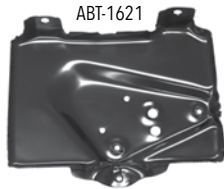

ASR-62XSB	1962-67 SB.....	89.95 pr.
ASR-68XSB	1968-74 SB.....	89.95 pr.
ASR-68XBB	1968-74 BB.....	89.95 pr.

AST-1001

Side Terminal Battery Cables

Correct cables for cars with the heavy duty R-89 batteries with correct GM part numbers.

AST-1001	1970-74 HD.....	99.99 kit
----------	-----------------	-----------

GCS-S6323

Billet Aluminum Battery Trays

Secure your battery in style! Fits Optima batteries.

GCS-S6323	Optima Group 34/78 Top/Side Post ...	73.99 kit
GCS-S6324	Optima Group 35 Top Post.....	73.99 kit
GCS-S6325	Optima Group 75/25 Top/Side Post....	83.99 kit

ABT-1621

ABT-1620

ABT-7579

ABR-2451

ABR-9533

Battery Trays

OE style reproduction EDP coated battery trays.

ABT-1620	1962-67.....	22.95 ea.
ABT-1621	1968-74.....	17.95 ea.
ABT-1621K	1968-74.....	17.52 kit
ABT-7579	1975-79.....	18.99 ea.