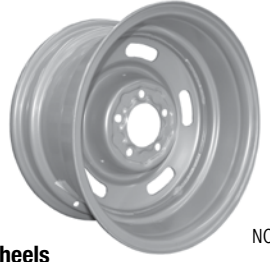

NCE-8984

Rally Wheels

Our rally wheels come correctly powder coated in Argent Silver assuring you not only a great appearance but quality as well.

NCE-8984	14 x 6, 4" Backspace	99.95 ea.
NCE-8985	14 x 6 Disc, 4" Backspace*	99.95 ea.
NCE-0530	14 x 7, 4-1/4" Backspace	99.95 ea.
NCE-0535	15 x 7, 4-1/4" Backspace	89.95 ea.
NCE-0540	15 x 8, 4-1/2" Backspace	89.95 ea.

*Fits factory disc brakes only. Ships Oversize.