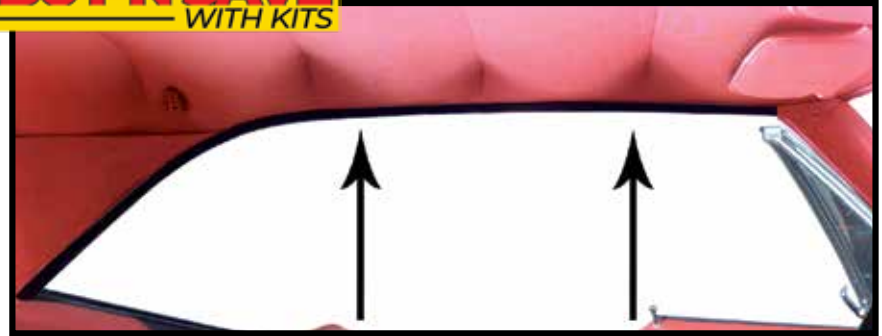

Inner Rear Window Trim

Correct molded plastic rear inner window trim.

IHT-70	1970-72	55.95 ea.

BUY 'N SAVE
WITH KITS

IHT-70

1970-72 Molded Headliner Side Trim

Correct molded urethane headliner side trim.

IHT-70	1970-72 All	72.95 set