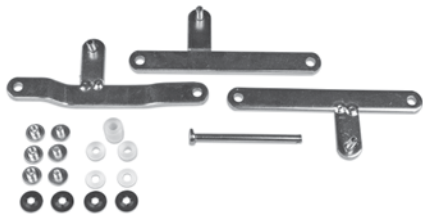

I-702

Heater Control Levers

Complete set of sliding levers and include all hardware with instructions.

I-702	1970-72 Heater.....	18.55 kit