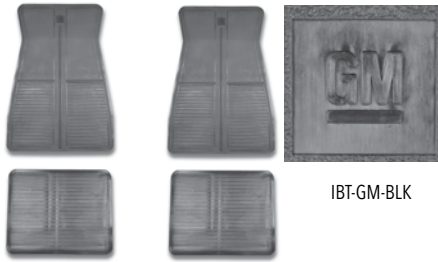

FLOOR MATS

IBT-GM-BLK

OEM Style Rubber Floor Mats

Correct factory style rubber floor mats with ribbing and GM logo.

IBT-GM-BLK	2nd Design Black.....	99.95 set
IBT-GM-CAR	2nd Design Carmine.....	99.95 set
IBT-GM-TAN	2nd Design Tan.....	99.95 set
IBT-GM-GRY	2nd Design Gray.....	99.95 set
IBT-GM-BLU	2nd Design Dark Blue.....	99.95 set
IBT-GM-LTBLU	2nd Design Light Blue.....	99.95 set
IBT-GM-RED	2nd Design Red.....	99.95 set