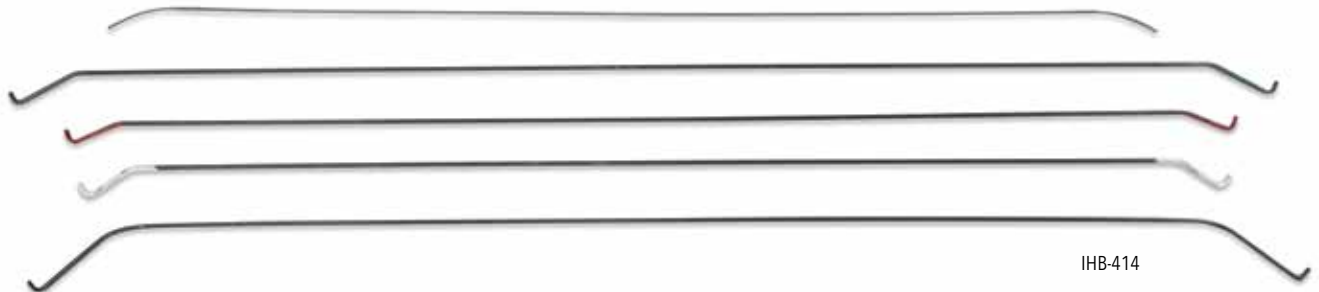

Headliner Bow Clips

Correct style plastic bow retaining clips.

IBC-20	1970-72 Small	5.95 ea.
IBC-73	1970-72 Large	6.95 ea.

IHB-414

Headliner Wire Bows

OE style reproduction of these often damaged or missing steel bows.