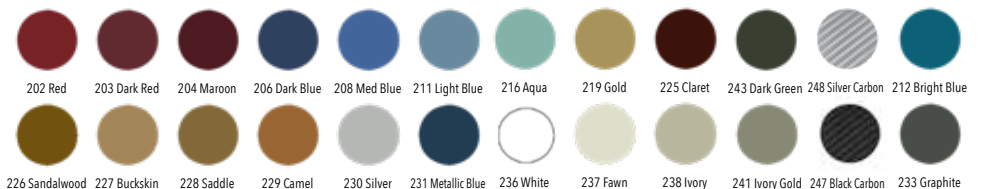

Classic Console Colors