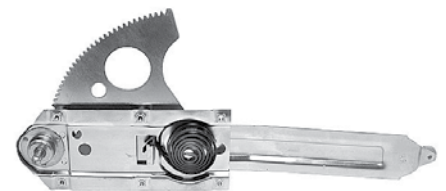

GL-70MR	1970-72 Rear .....	215.95 ea.
---------	--------------------	------------

No Volume Discount. Ships truck freight to a commercial address. Not eligible for free shipping

GWM-22

**Power Window Motors**

This is a high quality brand new power window motor. These fit front or rear windows.

GWM-22	1970-72 LH .....	99.99 ea.
GWM-23	1970-72 RH .....	99.99 ea.

REG-1463C

**Window Regulators**

Complete regulators with rollers.