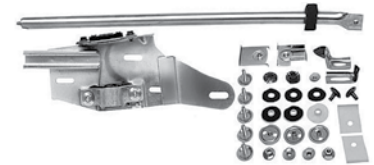

GWR-15365

GWR-15366

**Door Glass Washers & Retainer**

Plastic washer that is used to protect the door. Mounts between the glass and the metal fasteners within the door. 1.5 inch diameter.

GWR-15365	1970-77 w/ Step	3.99 ea.
GWR-15366	1970-77	3.99 ea.
GWR-12660	1970-72 Retainer	6.99 pr.