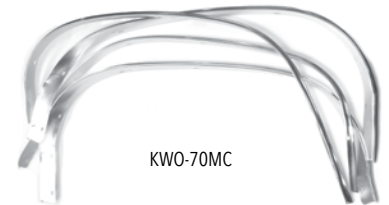

KWO-70MC

Wheel Opening Moldings

Reproduction extruded aluminum moldings sold in sets of four.

KWO-70MC	1970-72.....	199.95 set

Ships Oversize. Not eligible for free shipping. No Volume Discount.