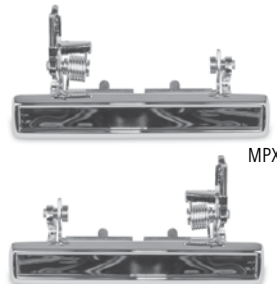

Note: Does not feature wording.

**DOOR HANDLES**

MPX-4155

**TrimParts Door Handle Kits**

High quality door handles made exclusively by TrimParts in the USA. Fit and function is exact to original. Highest quality on the market!

MPX-4155	1970-72 GM 9706526	.....	69.99 pr.
----------	--------------------	-------	-----------

MPX-6967

**Door Handle Kits**

Complete kit with (2) door handles, (1) gasket set, and (1) push button set.

MPX-6967	1970-72 All	.....	44.95 kit
----------	-------------	-------	-----------

MPX-78GR

MPX-78GL

**1978-88 Door Handles**

This brand new outer door handle is a perfect replacement for your missing or pitted original. This door handle will really help to freshen up the exterior of your 2 door coupe.