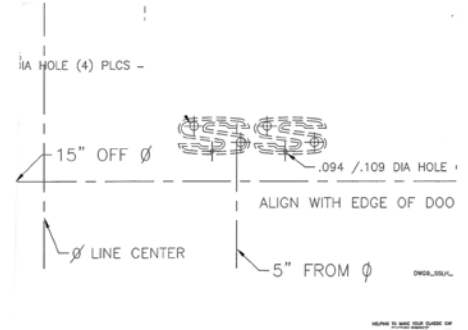

SS Fender Template

Convenient template which shows precise locations of SS emblems making installation of emblems on new fenders painless.

TFT-69SS	1970-72	.....	19.95 kit

TT-679	1970-72 396	.....	16.95 ea.