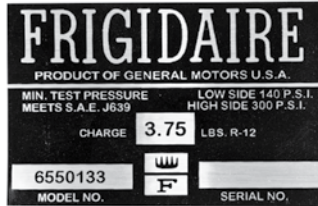

Turbo Jet Decals BB

HOJ-375 4.99 ea.
Ex. HOJ-375 for decal above.

Diecast Turbo Jet Decals

HOJ-375-DC Diecast..... 49.99 ea.
ex. HOJ-375-DC for decal above.

Turbo Jet Decals 1971-74

HOJ-(EngineHorsepower)..... 4.99 ea.
Ex. HOJ-396300 for decal above.