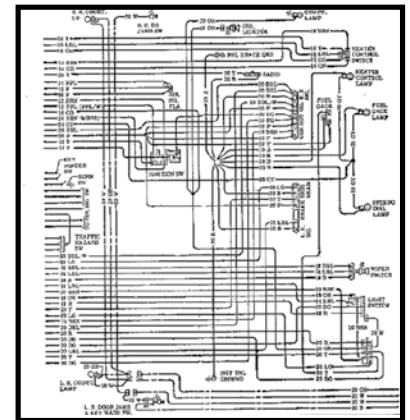

Wiring Diagrams

Original GM wiring schematic from bumper to bumper

HWD-70A	1970 All	9.99 ea.
HWD-71A	1971 All	9.99 ea.
HWD-72A	1972 All	9.99 ea.