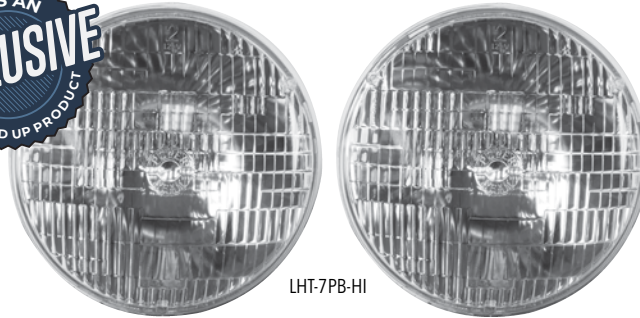

HEADLAMPS

LED-7

LED-7-HALO

LED-7-AMBER

LED Headlamps

Upgrade your weak old headlights with a pair of high-performance LED headlights! Producing 4,000 lumens at 6,000 kelvin color temperature, these LED headlights are rated for 22,000 operating hours at 25 watts and only 2-amp draw. Made In the USA!

No Volume Discount.

LHT-7PB-HI

LHT-7PB-HI Detail

LHT-7T-HI Detail

FACTORY T3

HI-INTENSITY T3

T-3 Headlamps

Upgrade your weak old original T3 and Power Beam headlights with a pair of high performance headlights from Ground Up! These headlamps utilize modern bulb filaments with a much brighter high/low beam, which are considerably brighter than the original factory and Power Beam units. These fit and function exactly as original which makes installing these a breeze. They feature a T3 or Power Beam logo and look just like the originals! We tested these on our own 1969 Camaro in our warehouse and you can really see the difference!