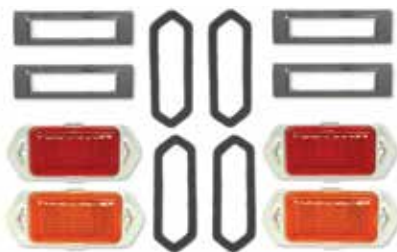

LSB-749K

1969 Side Markers

Chrome bezels and correct lenses with markings.

LSB-749K	Complete Kit	65.40 kit
LSB-749	Chrome Bezel.....	6.95 ea.
LSG-69A	Gaskets (4 pc.).....	5.99 kit
LSM-6813	Front Lens.....	11.99 ea.
LSM-6847	Rear Lens.....	11.99 ea.