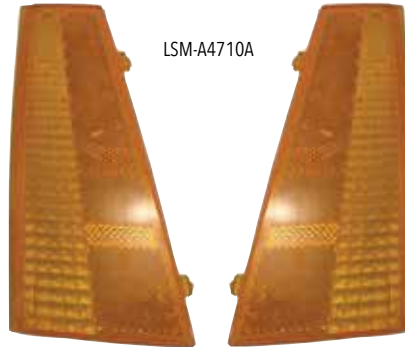

DIGITALS

DT-200008

LED Side Marker Bulbs

A simple direct replacement for your side marker light bulb. This LED bulb features 6 super bright LEDs in a 194/T110/160 bulb package. Excellent to increase brightness and reduce heat and power consumption.

| | | |
|-----------|--------------------------|-----------|
| DT-200008 | 194 Red LED Bulbs..... | 15.95 pr. |
| DT-200009 | 194 Amber LED Bulbs..... | 15.95 pr. |

TAIL LAMPS

1970-72 El Camino Tail Lamp Reflectors

LSM-A4710A

1980-1981 Malibu/El Camino Marker Light Lens

Replace your cracked or missing original marker lens with this brand new lens which is constructed to original specifications. Original GM part # 915247 LH, 915248 RH. Made in USA.