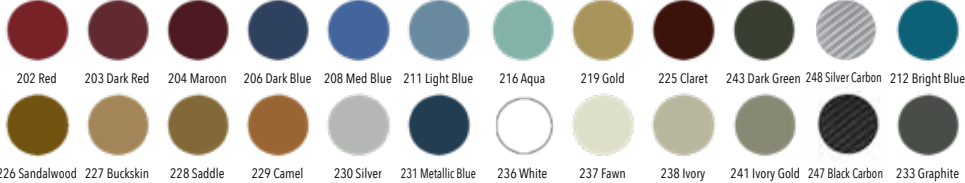

Classic Console Colors

Note: It is impossible to perfectly represent console colors. We will gladly mail you a color sample before you place your order upon request. Please note that colors other than black are non-returnable.