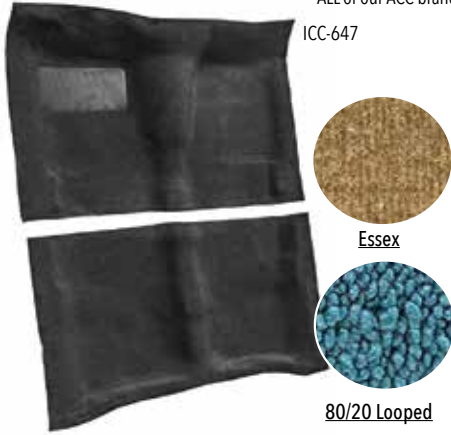

CARPET

Looking to replace your Chevelle or El Camino carpet with something that meets your quality and originality standards? Look no further than our ACC brand OEM carpet sets. We are proud to offer these carpets in several styles, from factory original 80/20 rayon and nylon looped blend (cut pile for 1974-77 models) to our new ESSEX Style for those who are looking for a "modern" auto style carpet seen in high end Mercedes or Porsche cars, to our "Mass Backing" carpet sets which offer factory installed sound deadening material built-in for an overall quieter, cooler and more comfortable interior.

ALL of our ACC brand carpets are factory molded with correct heel pad & dimmer switch grommet for a model specific fit.