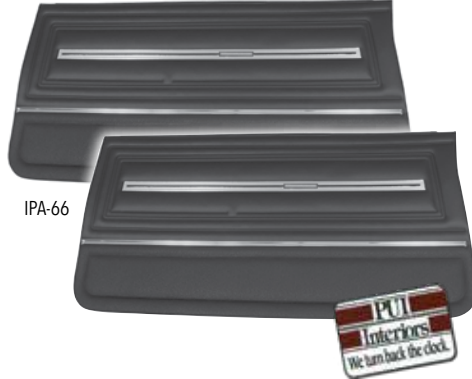

IPA-66

1966 Pre-Assembled Door Panels

Madrid grain vinyl with chrome mylar strip and "crushed ice" vinyl at bottom. Also includes original style metal buttons and lower chrome moldings. **Ready To Install!**

Black

IPA-66	Front Black	171.99 pr.
IPA-66C	Rear Coupe Black	93.99 pr.
IPA-66T	Rear 2 Door Sedan Black*	83.99 pr.
IPA-66V	Rear Convertible Black*	51.99 pr.

Colors

Fill in color code below.

IPA-66PD__	Front Colors	176.99 pr.
IPA-66PD__C	Rear Coupe Colors	93.99 pr.
IPA-66D__T	Rear 2 Door Sedan Colors*	79.95 pr.
IPA-66D__V	Rear Convertible Colors*	51.99 pr.

*Not pre-assembled.

- Aqua (285) • 2 Tone Aqua (289) • Light Blue (283)
- 2 Tone Blue (287) • Bright Blue (282) • Bronze (286)
- 2 Tone Fawn (288) • Red (281) • White/Black (284)