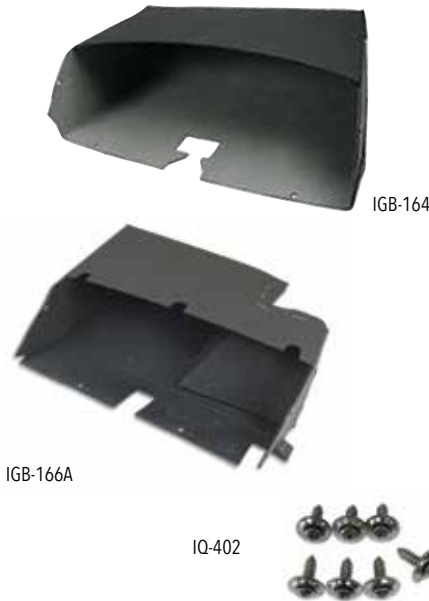

Glove Box Latch Striker

A new latch striker will ease the opening and closing of your glove box door.

ILS-A70	1970-72 All	11.95 ea.
---------	-------------------	-----------

Glove Boxes

Brand new correctly die-stamped glove boxes.