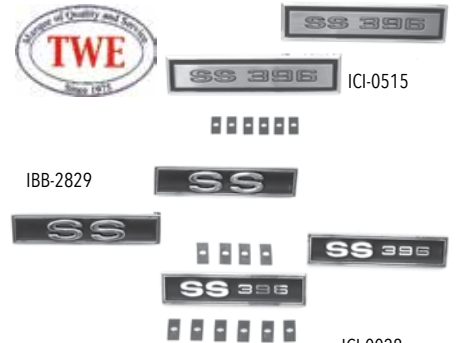

SS Door Panel Emblems

Reproduction emblems for your SS.

ICI-0515	1968 SS396	34.99 pr.
ICI-0028	1969 SS396	26.95 pr.
IBB-2829	1970-72 SS	26.95 pr.

Door Panel Top Retainer Moldings

Correct stainless steel upper moldings which retain the tops of the door panels. Fits Camino.

IRM-9F	1964-67 Front All.....	39.95 pr.
IRM-8R	1964-67 Rear Coupe.....	39.95 pr.
IRM-8V	1964-67 Rear Convertible.....	39.95 pr.