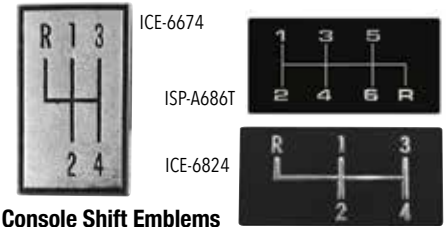

Hurst Shifter Boots

Brand new injection molded boots.

ICE-HURST	Universal	62.99 ea.
ICE-INDY	Universal Indy Shift Boot	28.99 ea.

Console Shift Emblems

Correct 4 speed console emblems and 6 speed emblems that look like factory!