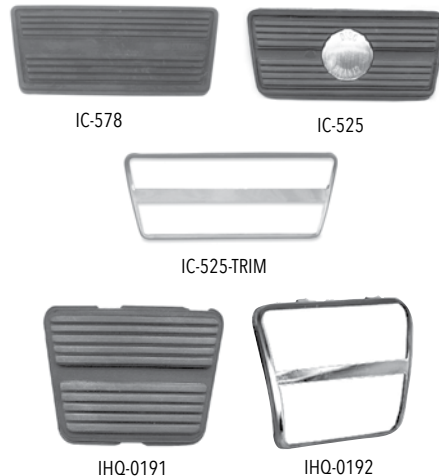

IC-578

IC-525

IC-525-TRIM

IHQ-0191

IHQ-0192

Brake Pads & Trim

OE style reproduction pads with correct ribs and medallions where applicable.

IC-578	All Auto Drum 5.5"	6.95 ea.
IC-525	All Auto Disc 5.5"	13.95 ea.
IC-525-TRIM	All Auto Trim 5.5"	11.95 ea.
IHQ-0191	4 Speed Drum Brake	4.95 ea.
IHQ-0120	4 Speed Disc Brake	11.99 ea.
IHQ-0192	4 Speed Trim	5.99 ea.