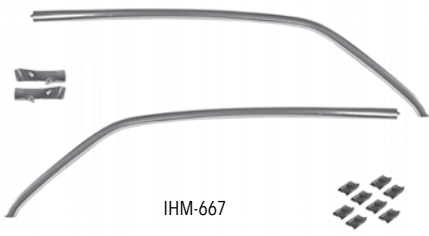

1964-67 Chrome Headliner Side Trim

Reproduction of this hard to find stainless steel side trim. Includes mounting clips.

IHM-645	1964-65	249.99 set
IHM-667	1966-67 All	144.99 set

Ships Oversize. Not eligible for free shipping.