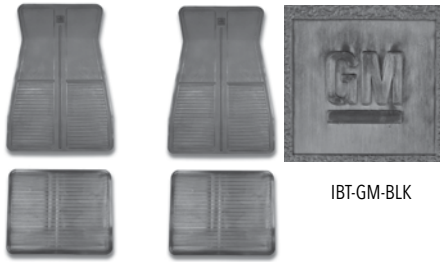

FLOOR MATS

IBT-GM-BLK

OEM Style Rubber Floor Mats

Correct factory style rubber floor mats with ribbing and GM logo.

IBT-GM-BLK	2nd Design Black.....	99.95 set
IBT-GM-CAR	2nd Design Carmine.....	99.95 set
IBT-GM-TAN	2nd Design Tan.....	99.95 set
IBT-GM-GRY	2nd Design Gray.....	99.95 set
IBT-GM-BLU	2nd Design Dark Blue.....	99.95 set
IBT-GM-LTBLU	2nd Design Light Blue.....	99.95 set
IBT-GM-RED	2nd Design Red.....	99.95 set