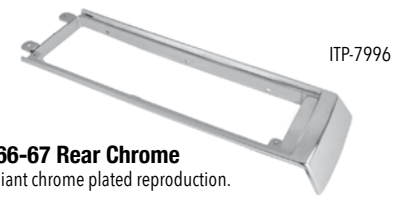

1966-67 Rear Chrome

Brilliant chrome plated reproduction.

ITP-7996	1966-67	69.95 ea.