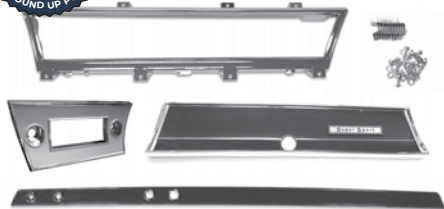

1966-67 SS Dash Trim Kit
This is a complete set of dash trim panels to restore your pitted or damaged originals. Each kit includes a speedometer bezel, a dash ignition panel, a glove box faceplate, a radio bezel and hardware.

DASHKIT-66SS	1966 Super Sport.....	227.59 kit
DASHKIT-66M	1966 Malibu / El Camino.....	227.59 kit
DASHKIT-67SS	1967 Super Sport.....	227.59 kit
DASHKIT-67M	1967 Malibu / El Camino.....	227.59 kit

Note: Malibu originally came with a woodgrain dash ignition bezel which is unavailable. The black SS style has been substituted into this kit and will fit as original and look great! No Volume Discount.