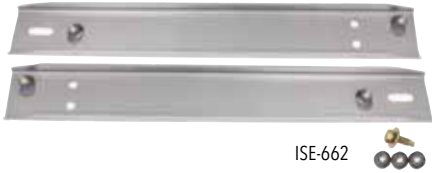

ISE-662

Bucket Seat Extenders

Mounts to drivers side floor to offset seat tracks about two inches giving more leg room.

ISE-662 1966-72 Drivers Side..... 82.99 pr.

IZ-12815

Seat Frame to Track Springs

These springs go from the seat tracks to the seat frames to provide tension to the adjustment bracket.