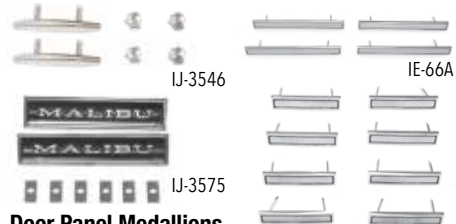

TWE Pre-Assembled Door Panel Kits

These TWE pre-assembled door panels feature Madrid grain as original. They also come with metal top rails, lock ferrules and all the correct chrome trim strips.

IPA-68-TWE-KIT	1968 Chevelle Coupe Front/Rear Kit	365.31 kit
IPA-69-TWE-KIT	1969 Chevelle Coupe Front/Rear Kit	352.71 kit
IPA-70-TWE-KIT	1970-72 Chevelle Coupe Front/Rear Kit	313.52 kit