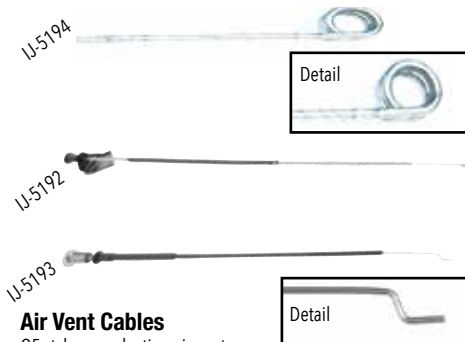

KICK PANELS

Air Vent Cables

OE style reproduction air vent cables to open and close air vents. Complete with knobs.

IJ-5189	1965-66 All	36.95 ea.
IJ-5194	1967-68 All	33.95 ea.
IJ-5192	1969-72 Kick Panel Loop End	33.95 ea.
IJ-5193	1969-72 Dash Vent Z End	33.95 ea.