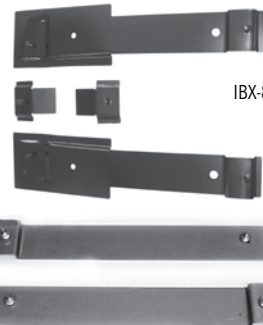

IBX-89K

ICC-001

Bucket Seat Brackets

Choose from either universal weld-in bucket seat brackets or OE style reproductions of the original brackets.

IBX-64K	1964-65 Exact OE.....	39.95 kit
IBX-89K	1966-72 Exact OE.....	42.99 kit
IBX-89K-FR	OE Style Front & Rear.....	57.99 kit
ICC-001	1964-72 Universal (2 pc.).....	18.95 kit
IBX-RELO	All (4pc) Relocation Brackets.....	32.95 kit