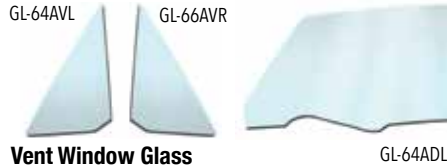

Vent Window Glass

<u>1964-65 All Chevelle / 1964-67 El Camino</u>	
<u>1966-67 Chevelle 300, 300 Deluxe 2dr Sedan</u>	
<u>1966-67 Chevelle 300, 300 Deluxe 4dr Sedan</u>	
<u>1966-67 Chevelle 4dr Wagon</u>	
GL-64AVL	Vent LH.....55.99 ea.
GL-64AVR	Vent RH.....55.99 ea.

<u>1966-67 Chevelle Malibu, 2dr Hardtop & Convertible</u>	
GL-66AVL	Vent LH.....59.99 ea.
GL-66AVR	Vent RH.....59.99 ea.

<u>1968 Chevelle 2dr Coupe</u>	
<u>1968 Chevelle Convertible</u>	
GL-68AVL	Vent LH.....55.99 ea.
GL-68AVR	Vent RH.....55.99 ea.

<u>1968 Chevelle 2dr Sedan</u>	
<u>1968-72 El Camino</u>	
GL-68AVSL	Vent LH.....55.99 ea.
GL-68AVSR	Vent RH.....55.99 ea.

Ships Oversize. Not eligible for free shipping.

Door Window Glass

<u>1964 Chevelle, Malibu, SS 2dr Hardtop</u>	
GL-64ADL	Door LH.....109.99 ea.
GL-64ADR	Door RH.....109.99 ea.

<u>1964 Chevelle Convertible</u>	
GL-64AVDL	Door LH.....109.99 ea.
GL-64AVDR	Door RH.....109.99 ea.

<u>1965 Chevelle, Malibu, SS 2dr Hardtop</u>	
GL-65ADL	Door LH.....109.99 ea.
GL-65ADR	Door RH.....109.99 ea.

<u>1965 Chevelle Convertible</u>	
GL-65AVDL	Door LH.....109.99 ea.
GL-65AVDR	Door RH.....109.99 ea.

<u>1964-67 El Camino</u>	
GL-64EDL	Door LH.....109.99 ea.
GL-64EDR	Door RH.....109.99 ea.

<u>1964-65 Chevelle 300 2dr Wagon</u>	
GL-64ADWL	Door LH.....109.99 ea.
GL-64ADWR	Door RH.....109.99 ea.

<u>1966-67 Chevelle, Malibu 2dr Coupe</u>	
<u>1966-67 Chevelle Convertible</u>	
GL-66ADL	Door LH.....109.99 ea.
GL-66ADR	Door RH.....109.99 ea.

<u>1966-67 Chevelle 300, 300 Deluxe 2dr Sedan</u>	
GL-66ADSL	Door LH.....149.99 ea.
GL-66ADSR	Door RH.....149.99 ea.

<u>1968 Chevelle, Malibu 2dr Coupe & Convertible</u>	
GL-68ADL	Door LH.....106.99 ea.
GL-68ADR	Door RH.....106.99 ea.

<u>1969 Chevelle, Malibu 2dr Coupe & Convertible</u>	
GL-69ADL	Door LH.....106.99 ea.
GL-69ADR	Door RH.....106.99 ea.

<u>1968-69 Chevelle 2dr Sedan</u>	
GL-68ASDL	Door LH.....86.99 ea.
GL-68ASDR	Door RH.....86.99 ea.

<u>1970-72 Chevelle 2dr Coupe & Convertible</u>	
GL-70ADL	Door LH.....139.99 ea.
GL-70ADR	Door RH.....139.99 ea.

<u>1968-72 El Camino</u>	
GL-70EDL	Door LH.....109.99 ea.
GL-70EDR	Door RH.....109.99 ea.

Ships Oversize 2. Not eligible for free shipping.