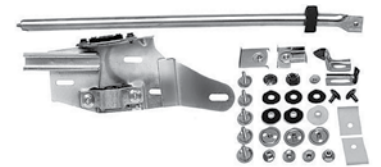

1970-72 Door Window Track And Hardware Kit

This convenient door window track & hardware kit is great for when you are changing out your door glass.

RW-70AL	All LH	195.95 set
RW-70AR	All RH	195.95 set

No Volume Discount.