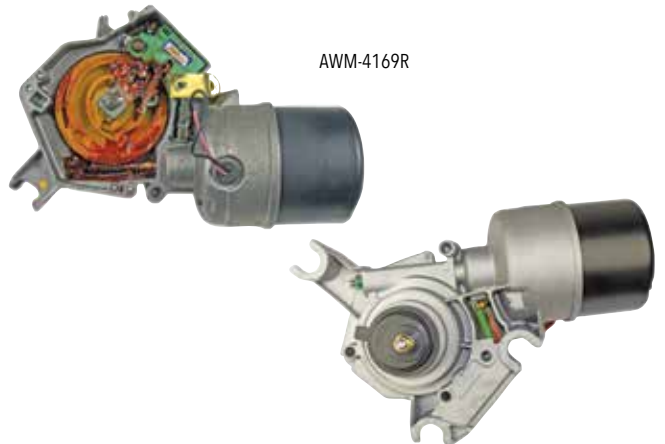

AWM-8242

AWM-8242	1968-72 w/o Hidden .....	154.95 ea.
----------	--------------------------	------------

AWM-83T

AWM-83T	1966-67 2 Speed 3 Terminal .....	149.95 ea.
AWM-84T	1967 2 Speed 4 Terminal.....	149.95 ea.

AWM-4169R

AWM-4169R	1968-72 w/ Hidden* .....	169.99 ea.
-----------	--------------------------	------------

*\*Replacement style. Plug is not in original location.\* Second design with slot for electrical connector in the base plate.*