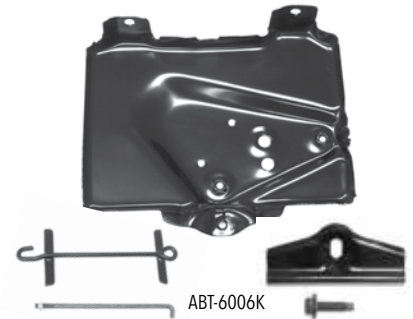

Original GM junction block for attaching positive lead from battery to main harness. Mounts to radiator support. Includes correct nut.

GQH-118 1964-72 All .....9.95 ea.

ABR-9533

ABR-2450

**Battery Retainer Kits**

Complete battery retainer kits with all correct hardware.

ABR-2450 1964-65 All .....15.95 kit  
ABR-9533 1966-72 All .....3.95 kit

ABT-6006K

**Battery Trays**

Reproduction EDP coated battery trays.

ABT-6465 1964-65 All (Tray Only) .....24.95 ea.  
ABT-6006 1966 All (Tray Only) .....16.95 ea.  
ABT-6006K 1966 All Kit (Tray & Retainer) .....17.77 kit  
ABT-0067 1967 All (Tray Only) .....22.95 ea.  
ABT-0067K 1967 All Kit (Tray & Retainer) .....22.87 kit  
ABT-6872 1968-72 All (Tray Only) .....14.95 ea.  
ABT-682K 1968-72 Kit (Tray & Retainer) .....16.07 kit  
ABT-7888 1978-88 All (Tray Only) .....26.95 ea.