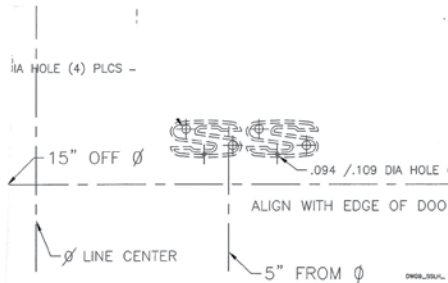

SS Fender Template

Convenient template which shows precise locations of SS emblems, making installation of emblems on new fenders painless.

TFT-69SS 1970-72 Chevelle ..... 19.95 kit

TG-833 1965-67 283 ..... 18.99 ea.

TG-834 1965-67 327 ..... 12.99 ea.

TF-1430 1965-67 396 Turbo Flags ..... 29.95 pr.

TF-427 1965-67 427 Turbo Flags ..... 32.95 ea.