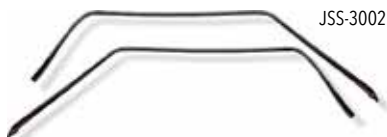

JDX-67FK8	1967 Coupe 8pc Felts	227.61 kit
JDX-67FKV8	1967 Convertible 8pc Felts	200.46 kit
JDX-68FK4	1968-69 Coupe Std Interior 4pc Felts	231.86 kit
JDX-68FK8	1968-69 Coupe Std Interior 8pc Felts	261.61 kit
JDX-68FK8D	1968-69 Coupe Dlx Interior 8pc Felts	241.21 kit
JDX-68FKV4	1968-69 Conv Std Interior 4pc Felts	170.71 kit
JDX-68FKV8	1968-69 Conv Std Interior 8pc Felts	200.46 kit
JDX-68FKV8D	1968-69 Conv Dlx Interior 8pc Felts	200.46 kit
JDX-68FK8S	1968 Coupe Std Int w/ Door Ledge Mld 8pc Felts	248.01 kit
JDX-68FKV8S	1968 Conv Std Int w/ Door Ledge Mld 8pc Felts	200.46 kit
JDX-68FK8DS	1968 Coupe Dlx Int w/ Door Ledge Mld 8pc Felts	229.31 kit
JDX-68FKV8DS	1968 Conv Dlx Int w/ Door Ledge Mld 8pc Felts	181.76 kit

1970-81 Deluxe Weatherstrip Kits

Complete weatherstrip kit including (2) door weatherstrips, (2) roof rail weatherstrips, (1) trunk weatherstrip and original style window felts.

JDX-81	1970-81 2pc Felts w/ Chrome Bead*	160.67 kit
JDX-814	1970-81 4pc Felts w/ Chrome Bead*	203.07 kit
JDX-81C	1970-81 2pc Felts w/o Chrome Bead	140.67 kit
JDX-81C4	1970-81 4pc Felts w/o Chrome Bead	205.47 kit

*not for use with special chrome exterior door molding. Ships Oversize.

Convertible Top Weatherstrip Kits JSS-3043

New state of the art Metro convertible top weatherstrip kit featuring steel frames with molded rubber, correct seams and extension flaps. Header seal has correct pins and molded corners. Made in USA.

JSS-3043	1967 Convertible	189.95 kit
JSS-3043-OE	1968-69 Convertible	189.95 set
JSS-RR1510	1987-92 Sides Only 4pc	199.95 kit
JSS-RR1515	1987-92 Side, Header, Bow 6pc	449.95 kit
JSS-HD1520	1987-92 Tonneau Panel Seal	49.95 ea.