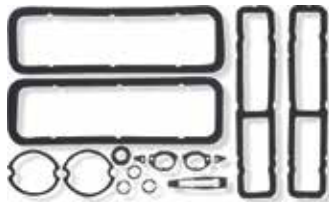

JHC-1127

Paint Seal Kit

This kit is a must for all of those partial or full restorations!

JHC-1127	1967 Standard.....	21.99 kit
JHC-128	1968 Standard	23.99 kit
JHC-1131	1969 All	23.99 kit
JHC-12RS	1967-68 RS Supplement.....	8.99 kit