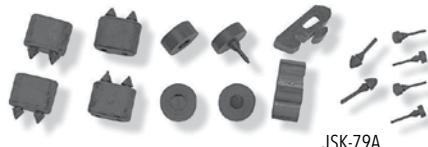

This kit is a must for all of those partial or full restorations!

JHC-1127	1967 Standard.....	21.99 kit
JHC-128	1968 Standard	23.99 kit
JHC-1131	1969 All	23.99 kit
JHC-12RS	1967-68 RS Supplement.....	8.99 kit

JSS-089

Convertible Rear Frame to Body Seals

Seals prevent water drainage into rear of body and trunk area. Molded rubber with stamped steel spine as original.

JSS-089	1967-69	39.99 pr.
---------	---------------	-----------

JHC-3064

Heater Box Seal Kits

Correct die stamped neoprene seals for installing your heater core and cover. A must!

JHC-3064	1967-81 All V8 w/o A/C.....	22.99 kit
----------	-----------------------------	-----------