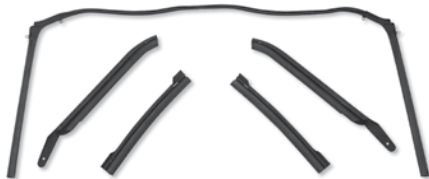

JR-67F	1967 Coupe	107.82 kit
JR-67FV	1967 Convertible	60.27 kit
JR-68F	1968-69 Coupe	107.82 kit
JR-68FV	1968-69 Convertible	60.27 kit
JR-70F	1970-81 All	117.48 kit
JR-70FT	1978-81 w/ Fisher T-Tops	208.68 kit

1967-69 Deluxe Weatherstrip Kits

This NEW and IMPROVED kit now includes OEM factory style window felts. This kit is great when you want to replace all of the major weatherstripping on your car. Included are (2) door weatherstrips, (2) roof rail weatherstrips (coupe only), (1) trunk weatherstrip, (1) OEM style windowfelt set, (2) door "U" rubbers and (2) quarter glass seals.

JDX-67FK8	1967 Coupe 8pc Felts	227.61 kit
JDX-67FKV8	1967 Convertible 8pc Felts	200.46 kit
JDX-68FK4	1968-69 Coupe Std Interior 4pc Felts	231.86 kit
JDX-68FK8	1968-69 Coupe Std Interior 8pc Felts	261.61 kit
JDX-68FK8D	1968-69 Coupe Dlx Interior 8pc Felts	241.21 kit
JDX-68FKV4	1968-69 Conv Std Interior 4pc Felts	170.71 kit
JDX-68FKV8	1968-69 Conv Std Interior 8pc Felts	200.46 kit
JDX-68FKV8D	1968-69 Conv Dlx Interior 8pc Felts	200.46 kit
JDX-68FK8S	1968 Coupe Std Int w/ Door Ledge Mld 8pc Felts	248.01 kit
JDX-68FKV8S	1968 Conv Std Int w/ Door Ledge Mld 8pc Felts	200.46 kit
JDX-68FK8DS	1968 Coupe Dlx Int w/ Door Ledge Mld 8pc Felts	229.31 kit
JDX-68FKV8DS	1968 Conv Dlx Int w/ Door Ledge Mld 8pc Felts	181.76 kit

*not for use with special chrome exterior door molding. Ships Oversize.

Convertible Top Weatherstrip Kits JSS-3043

New state of the art Metro convertible top weatherstrip kit featuring steel frames with molded rubber, correct seams and extension flaps. Header seal has correct pins and molded corners. Made in USA.