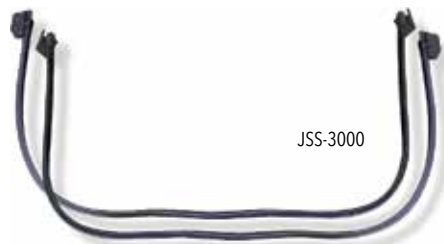

JSS-3000

Door Opening Weatherstrip

This brand new state of the art door weatherstrip features correct extruded rubber with correct molded ends and push in clips just like original.

JSS-3000	1967 All	55.95 pr.
JSS-3010	1968-69 All	55.95 pr.
JSS-3015	1970-81 All	65.95 pr.
JSS-22-C	1982-92 All	59.95 pr.