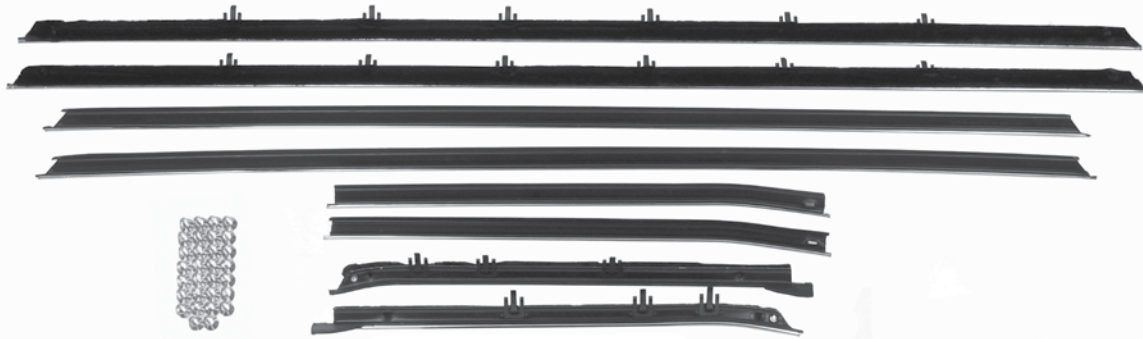

CA166A

Complete Window Felt Kits

These OE style reproduction window felts feature correct stainless round beads with flocked rubber sealing strips. All include the correct anti-rattle bumpers attached.

1967-69 8 Piece Inner & Outer Original Style Kits

CA168A	1967 Coupe.....	109.99 kit
CA169A	1967 Convertible	133.99 kit
CA146A	1968 Coupe Std w/ Special Molding*.....	133.99 kit
CA147A	1968 Convertible Std w/ Special Molding*.....	133.99 kit
CA160	1968 Coupe Dlx w/ Special Molding.....	111.99 kit
CA161FSM	1968 Convrt Dlx w/ Special Molding	111.99 kit
CA166A	1968-69 Coupe Standard.....	149.99 kit
CA173A	1968-69 Convertible Standard.....	133.99 kit
CA172A	1968-69 Coupe Deluxe.....	125.99 kit
CA162A	1968-69 Convertible Deluxe.....	133.99 kit

*For use with special chrome exterior door ledge moldings.

1967-69 Replacement Style Window Felts Kits

CA142R	1967 Coupe	95.99 kit
CA143R	1967 Convertible	98.99 kit
CA144R	1968-69 Coupe	98.99 kit
CA145R	1968-69 Coupe	88.99 kit

1970-81 4 Piece Inner & Outer Original Style Kits

CA164A	1970-81 w/ Chrome Bead*	106.99 kit
CA165A	1970-81 w/o Chrome Bead	109.99 kit

*Not for use with special exterior chrome door molding.