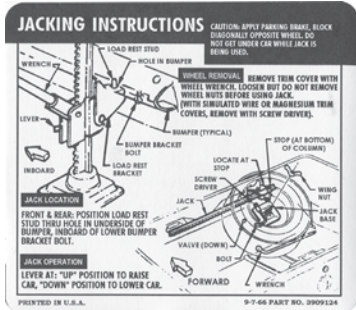

Rally Trim Ring Instructions

These instructions were found in the glove box of cars with rally wheels. They explain the installation and removal of the trim rings.

HTR-806 1967-74 4.99 ea.

Engine Starting Guide

Explains the procedure for starting your new Camaro. Details the new ignition locking steering columns.

HSS-69 1969 Z/28 All 10.95 ea.

Door Jamb Decals

HDJ-678 1967-68 Green 5.99 ea.
 HDJ-69 1969 Blue 5.99 ea.