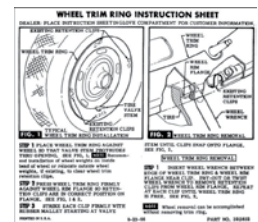

The two letter suffix on each part number is the code that will appear on the decal.

Cooling System Decal

HOJ-144 1967-69 All 4.99 ea.
HOJ-242 1970-71 All 4.99 ea.

Emission Decals

HE-68H All 4.99 ea.
HE-U 1968 SB, 396/325 or 350 4.99 ea.
HE-P 1968 Z/28 4.99 ea.
HE-CH 1969 396/375 CH 4.99 ea.
HE-CN 1969 427/425 CN 4.99 ea.
HE-CG 1969 396/325-350 CG 4.99 ea.
HE-CF 1969 350 & Z/28 4.99 ea.
HE-CE 1969 307 or 327 4.99 ea.
HE-AX 1970 350/350 AX 4.99 ea.
HE-AT 1970 396/350 Auto AT 4.99 ea.
HE-AR 1970 396/350 Man AR 4.99 ea.

Rally Trim Ring Instructions

These instructions were found in the glove box of cars with rally wheels. They explain the installation and removal of the trim rings.

HTR-806 1967-74 4.99 ea.

Engine Starting Guide