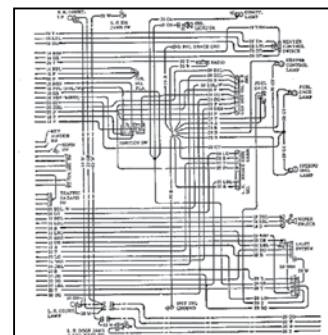

Wiring Diagrams

Original GM wiring schematic from bumper to bumper

HWD-62X	1962 All.....	9.99 ea.
HWD-63X	1963 All.....	9.99 ea.
HWD-64X	1964 All.....	9.99 ea.
HWD-65X	1965 All.....	9.99 ea.
HWD-66X	1966 All.....	9.99 ea.
HWD-67X	1967 All.....	9.99 ea.
HWD-68X	1968 All.....	9.99 ea.
HWD-69X	1969 All.....	9.99 ea.
HWD-70X	1970 All.....	9.99 ea.
HWD-71X	1971 All.....	9.99 ea.
HWD-72X	1972 All.....	9.99 ea.