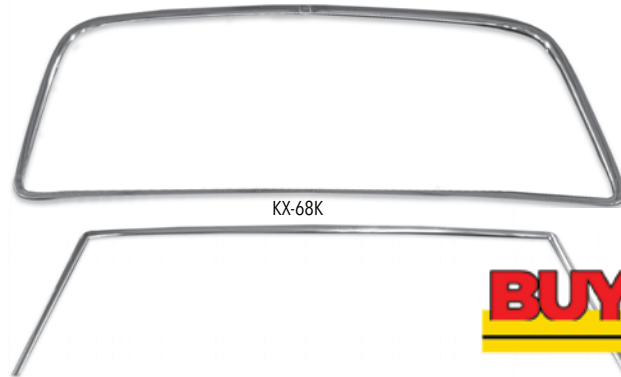

BUY'N SAVE WITH KITS

1968-72 GM Restoration Window Moldings

These high quality window moldings are our own tooling and have been used on our own restoration projects, so you can be sure that they are the highest quality on the market!

KX-68R	1968-72 Coupe Front	89.95 kit
KX-68-VT	1968-72 Convertible Upper/Sides (3 pc.)	149.95 kit
KX-1424D	1968-72 Convertible Upper Only	69.95 ea.
KX-68G	1968-72 All Rear	159.95 kit
KX-68K	1968-72 All Front & Rear	229.33 kit

All window moldings ship oversize and well protected.

Not eligible for free shipping.