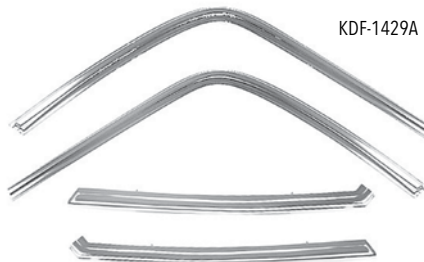

El Camino Door Frame Moldings

Reproduction door frame moldings.

KDF-1429	1964-67 (4 pc.)	129.95 pr.
KDF-1429A	1968-72 (4 pc.)	134.95 pr.

Ships Oversize. Not eligible for free shipping.