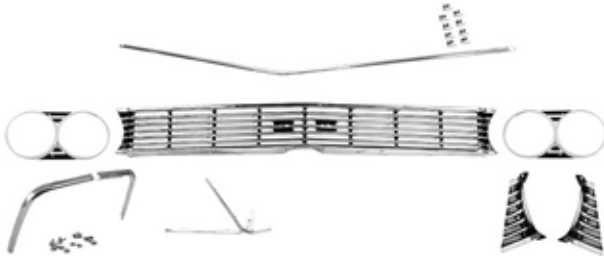

1966 Chevelle Grille Kit

This complete grille kit offers you big savings and includes (1) grille, (2) headlamp bezels, (2) fender eyebrow moldings, (2) outer grille extensions, (1) center valance molding, (2) outer valance moldings and (1) hood molding.

GRILLEKIT-66M 1966 Malibu ..... 429.02 kit
GRILLEKIT-66S 1966 SS ..... 429.02 kit