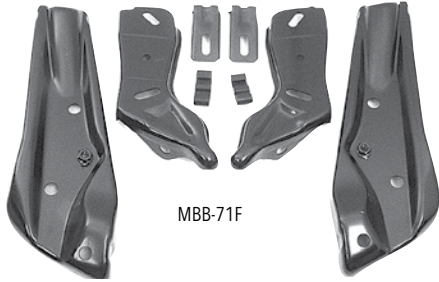

BUMPERS & RELATED

MBB-71F