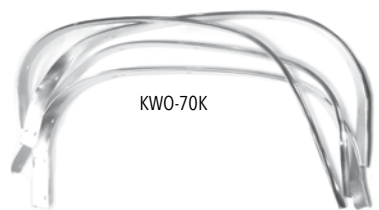

KWO-70K

Wheel Opening Moldings

Reproduction extruded aluminum moldings sold in sets of four.

KWO-64K	1964 Chevelle.....	109.95 set
KWO-65K	1965 Chevelle.....	109.95 set
KWO-66K	1966 Chevelle.....	109.95 set
KWO-67K	1967 Chevelle.....	109.95 set
KWO-69K	1968-69 Chevelle.....	109.95 set
KWO-69K-GM	1968-69 Chevelle GM Resto.....	169.99 set
KWO-70K	1970-72 Chevelle.....	79.95 set
KWO-70K-GM	1970-72 Chevelle GM Resto.....	169.99 set
KWO-E64	1964 El Camino.....	99.99 set
KWO-E65	1965 El Camino.....	111.95 set
KWO-E66	1966 El Camino.....	111.95 set
KWO-E67	1967 El Camino.....	111.95 set
KWO-E689	1968-69 El Camino.....	109.95 kit
KWO-E70	1970-72 El Camino.....	109.95 set
KWO-70MC	1970-72 Monte Carlo.....	199.95 set

Ships Oversize. Not eligible for free shipping. No Volume Discount.