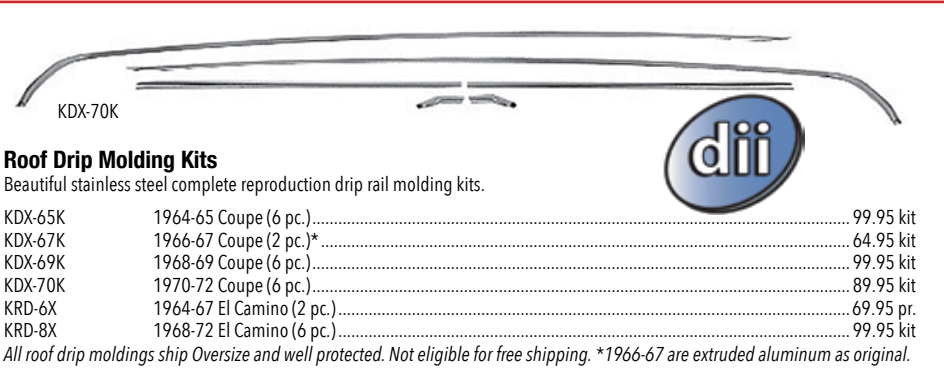

Roof Drip Molding Kits

Beautiful stainless steel complete reproduction drip rail molding kits.

KDX-65K	1964-65 Coupe (6 pc.)	99.95 kit
KDX-67K	1966-67 Coupe (2 pc.)*	64.95 kit
KDX-69K	1968-69 Coupe (6 pc.)	99.95 kit
KDX-70K	1970-72 Coupe (6 pc.)	89.95 kit
KRD-6X	1964-67 El Camino (2 pc.)	69.95 pr.
KRD-8X	1968-72 El Camino (6 pc.)	99.95 kit

All roof drip moldings ship Oversize and well protected. Not eligible for free shipping. *1966-67 are extruded aluminum as original.