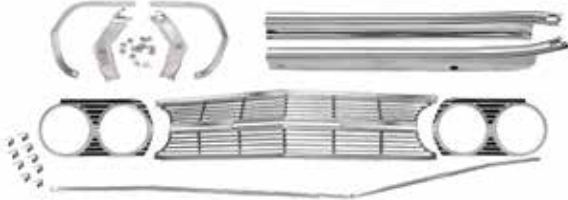

1965 Chevelle Grille Kit

This complete grille kit offers you big savings and includes (1) grille, (2) headlamp bezels, (2) below headlamp moldings, (2) eyebrow moldings and (1) hood molding.

GRILLEKIT-65 1965 All ..... 357.11 kit