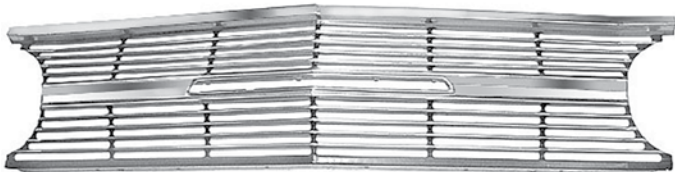

1972 Chevelle Grille Kit

This complete grille kit offers you big savings and includes (1) grille and (2) moldings for SS or (4) moldings for regular Chevelle.

GRILLEKIT-72M 1972 Malibu 109.95 kit
GRILLEKIT-72SS 1972 SS 95.95 kit

Add 2 headlight bezels for a special price!

GRILLEKIT-72XM w/ Bezels 189.91 kit
GRILLEKIT-72SX SS w/ Bezels 176.61 kit

No Volume Discount. All Grille Kits ship Oversize. Emblems sold separately.

GRILLES

1964 Grille LMF-64
High quality reproduction aluminum grille.
LMF-64 1964 All 144.95 ea.
Ships Oversize. Not eligible for free shipping.