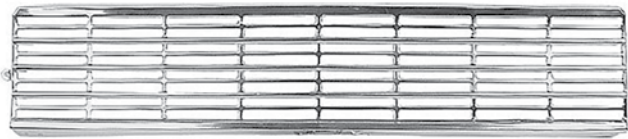

GRILLEKIT-71 1971 Silver 178.45 kit
GRILLEKIT-71B 1971 Black 188.95 kit

Add 2 headlight bezels for a special price!

GRILLEKIT-71X 1971 Silver w/ Bezels 269.90 kit
GRILLEKIT-71XB 1971 Black w/ Bezels 269.90 kit

1972 Chevelle Grille Kit

This complete grille kit offers you big savings and includes (1) grille and (2) moldings for SS or (4) moldings for regular Chevelle.

GRILLEKIT-72M 1972 Malibu 109.95 kit
GRILLEKIT-72SS 1972 SS 95.95 kit

Add 2 headlight bezels for a special price!

GRILLEKIT-72XM w/ Bezels 189.91 kit
GRILLEKIT-72SX SS w/ Bezels 176.61 kit

No Volume Discount. All Grille Kits ship Oversize. Emblems sold separately.

GRILLES

1964 Grille LMF-64
High quality reproduction aluminum grille.
LMF-64 1964 All 144.95 ea.
Ships Oversize. Not eligible for free shipping.