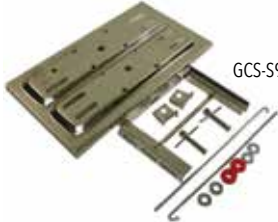

GCS-S9323

Universal Stainless Battery Tray

This polished stainless steel tray will secure your battery in style! Fits batteries measuring 7.5" L x 13.25" W x 9.25" tall.

- GCS-S9323 Battery Tray..... 31.99 kit