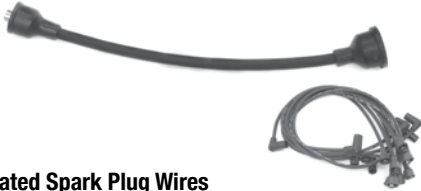

DISTRIBUTOR & RELATED

PACKARD RADIO TVRS LR 3-

Dated Spark Plug Wires

New reproduction wire set correctly dated for your specific car, pre-cut and ready to install! Each set features correct colored wires and correct angle "cut" boots. The date coding identified the quarter and year in which the wires were produced. As an example, a wire date coded as 1-Q-67 would have been produced in the first quarter of 1967.

Research has shown that most cars had spark plug wires installed that were dated from 1 to 4 quarters prior to the build date of the car.

ALL-64SB3Q	1964 SB "3-Q-63"	79.99 set
ALL-64SB1Q	1964 SB "1-Q-64"	79.99 set
ALL-65SB3Q	1965 SB "3-Q-64"	79.99 set
ALL-65SB1Q	1965 SB "1-Q-65"	79.99 set
ALL-66SB1Q	1966 SB "1-Q-66"	79.99 set
ALL-67SB3Q	1967 SB "3-Q-66"	77.95 set
ALL-67SB1Q	1967 SB "1-Q-67"	79.99 set
ALL-68SB3Q	1968 SB "3-Q-67"	79.99 set
ALL-68SB1Q	1968 SB "1-Q-68"	79.99 set
ALL-68BB3Q	1968 BB "3-Q-67"	79.99 set
ALL-68BB1Q	1968 BB "1-Q-68"	79.99 set
ALL-69SB3Q	1969 SB "3-Q-68"	79.99 set
ALL-69SB1Q	1969 SB "1-Q-69"	79.99 set
ALL-69BB3Q	1969 BB "3-Q-68"	79.99 set
ALL-69BB1Q	1969 BB "1-Q-69"	79.99 set
ALL-70SB3Q	1970 SB "3-Q-69"	79.99 set
ALL-70SB1Q	1970 SB "1-Q-70"	79.99 set
ALL-70BB3Q	1970 BB "3-Q-69"	79.99 set
ALL-70BB1Q	1970 BB "1-Q-70"	79.99 set
ALL-71SB3Q	1971 SB "3-Q-70"	79.99 set
ALL-71SB1Q	1971 SB "1-Q-71"	79.99 set
ALL-72SB3Q	1972 SB "3-Q-71"	79.99 set
ALL-72SB1Q	1972 SB "1-Q-72"	79.99 set
ALL-73SB3Q	1973 SB "3-Q-72"	79.99 set
ALL-73SB1Q	1973 SB "1-Q-73"	79.99 set