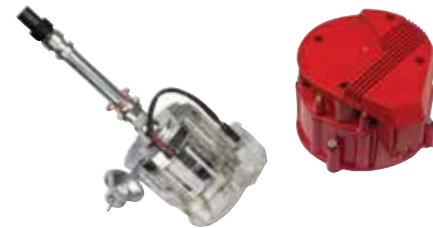

HEI Distributor

Chrome aluminum HEI electronic distributor with built-in 50K coil.

ADS-2100	All V8	72.99 ea.
ADS-2100-SC-RED	All V8, Red Super Cap	102.99 ea.
ADS-2100-SC-CLEAR	All V8, Clear Super Cap	108.99 ea.
GCS-S3938-BLUE	16 Blue Super Cap*	67.99 ea.

* For 292 Inline 6 cyl. only.