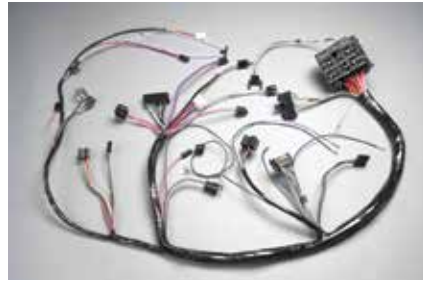

WIRING HARNESS

American Autowire Highway 22 Wiring Kit

The Highway 22 Complete Modular wiring system kit includes all the necessary wiring for headlights including: a three position headlight switch; a 40 amp electric fan or fuel pump relay; heavy duty power and accessory expansion; micro-relays for horns and turn signals; an accessory harness for radio, electric wipers, heater, air conditioning, fuel pump and interior lighting. This kit also contains a floor mounted dimmer switch; an ignition switch that has been designed for either dash or column mounting and includes all the connectors and terminals. The Highway 22 was designed to promote complete mounting flexibility and creativity in specialty electrical systems. These kits are perfect if you plan to do a LS/EFI swap as this kit includes dedicated battery and ignition circuits for electronic fuel injection (EFI).

500695 1964-75 All Universal GM..... 440.99 kit
No Volume Discount.

Dash Harness Classic Auto Fuse Series

Our new Classic Auto Fuse Series dash harnesses allow you to maintain the easy plug and play function of original factory type harnesses, while converting the entire fuse block to an Auto Fuse Series (ATO Type) fuse block. This gives you the flexibility to add additional power circuits without the installation headaches normally associated with this type of fuse box conversion. There is no cutting or modifying of any sort. Just plug it in and turn it on. It is completely compatible with the other original harnesses in your car.