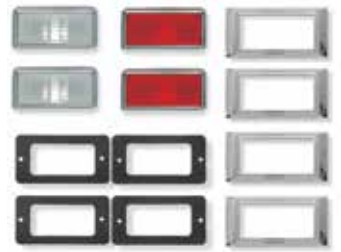

LPL-1467 1969 All ..... 11.99 ea.
LPT-92 1969 RS Trim..... 12.99 pr.

LK-332 1970-73 Standard..... 37.99 pr.
LPT-393 1970-73 Std Trim ..... 32.99 pr.

LPL-70RS 1970-73 RS Lens w/ Trim ..... 82.95 ea.

LPL-168 1974-77 All ..... 29.99 ea.
LPT-452 1974-77 Chrome Trim..... 26.99 ea.

LPL-683 1978-81 Non Z/28 ..... 36.99 ea.
LPL-913 1978-81 Z/28 ..... 49.99 ea.

Parking Lamp Gaskets
Correct sponge material as original.

LG-281 1967 Standard..... 6.99 pr.
LG-282 1968 Standard..... 6.99 pr.
LG-227 1967-68 RS..... 6.99 pr.
LG-229 1969 All ..... 6.99 pr.
LG-53 1970-73 Standard..... 16.99 pr.

Parking Lens Screws
Correct long shaft screws in complete kits.

LTS-11 1967-68 RS All 4pc..... 4.99 kit
LTS-16 1969 All 6pc..... 6.99 kit
LTS-696 1970-73 Std 8pc..... 9.99 kit

DT-2100167 DT-2100267

Digi-Tails LED Parking Light Kits
Enhance your front lights with high intensity LEDs that maximize light output, making your lights safer and brighter.

DT-2100167 1967 Std ..... 99.95 kit
DT-2100168 1968 Std ..... 99.95 kit
DT-2100267 1967-68 RS..... 99.95 kit
DT-2100169 1969 All ..... 109.95 kit
DT-2100270 1970-73 RS..... 109.95 kit

Note: If LED front parking lights are the ONLY LED lights you are installing then you do not need an electronic LED flasher. If you are installing both LED tail light AND LED front lights then two electronic LED flashers are required. Housing and lenses are not included.

DT-200010

LED Turn Signal Bulbs
These LED light bulbs are the perfect complement to your new Digi-Tails tail lights for applications where specific parking light kits are not available.

DT-200010 1157 LED Amber Bulb ..... 19.95 ea.
DT-200015 1157 HP LED Amber Bulb, 11 Watt ..... 31.95 ea.

GSS-883

Side Marker Sockets
Correct side marker sockets.

GSS-883 1968-81 All ..... 5.95 ea.

LPH-120CX