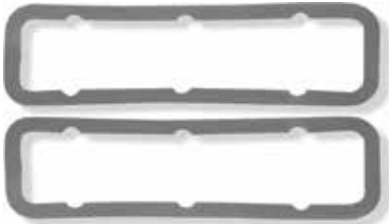

1967-68 Bezel Gaskets

Correct gaskets to seal the tail lamp bezels to the tail panel.

LGB-652 1967-68 All ..... 24.99 pr.