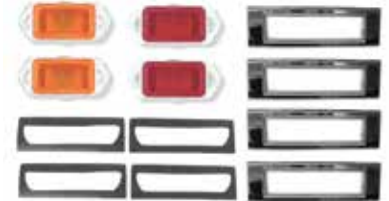

1968 Side Markers
Our complete side marker kit includes (2) front clear lenses, (2) rear red lenses, (4) chrome bezels and (4) gaskets. Individual components are also available separately.

LSM-68K Complete ..... 49.40 kit
LSM-9885 Front Clear Lens..... 6.95 ea.
LSM-9916 Rear Red Lens..... 6.95 ea.
LSB-459 Bezel ..... 6.99 ea.
LSG-X68 Gaskets 4pc..... 5.99 kit
CT-826 Rear Template ..... 15.99 ea.

1969 Side Markers
Our complete side marker kit includes (2) front amber lenses, (2) rear red lenses, (4) chrome bezels and (4) gaskets. Individual components are also available separately.

LSM-69K Complete ..... 69.62 kit
LSM-6813 Front Lens..... 11.99 ea.
LSM-6847 Rear Lens..... 11.99 ea.
LSB-715 Front Bezel ..... 6.99 ea.
LSB-269 Rear Bezel ..... 6.99 ea.
LSG-302 Gaskets 4pc ..... 5.99 ea.