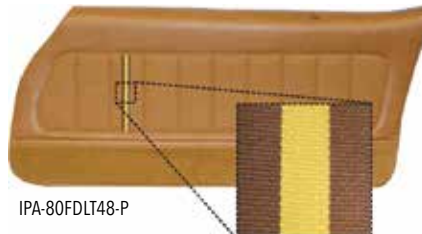

IPA-80FDLT48-P

1980-81 Berlinetta Custom Vinyl Door Panels

Sierra grain vinyl with Derma grain vinyl inserts with dielectrically sealed vertical lines in insert and carpeted bottoms. Features 2 tone accent stripes in insert.

IPA-80FDLT__P All Front..... 467.99 pr.
Available in: Black (70), Navy (18), Carmine (38), Camel (48), Silver (66), Bright Red (77) and Oyster (81).