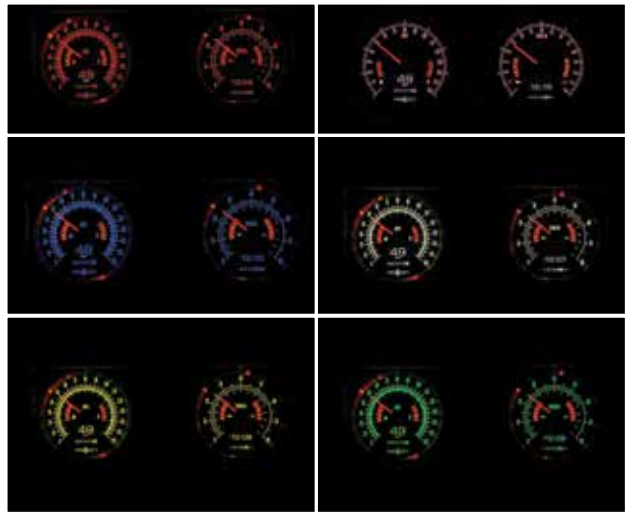

RTX-70C-CAM-X