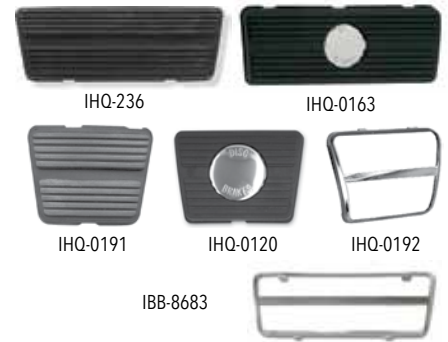

IHQ-236

IHQ-0163

IHQ-0191

IHQ-0120

IHQ-0192

IBB-8683

Brake/Clutch Pads & Trim

OE style reproduction pads with correct ribs and medallions where applicable.

IHQ-236	All Auto Drum 6.5".....	4.99 ea.
IHQ-0163	All Auto Disc 6.5".....	9.99 ea.
IBB-8683	Auto Brake Trim.....	5.99 ea.
IHQ-0191	4 Speed Drum Brake.....	4.95 ea.
IHQ-0120	4 Speed Disc Brake	11.99 ea.
IHQ-0192	4 Speed Trim	5.99 ea.
IHQ-99F	1972-81 Small Clutch.....	9.95 ea.
IHQ-0125	1972-81 4 Speed w/ Disc Brake	9.95 ea.

Clutch Pads & Trim

IHQ-0191	1967-71 Pad	4.95 ea.
IHQ-99F	1972-81 Pad	9.95 ea.
IHQ-0192	1967-72 Trim	5.99 ea.