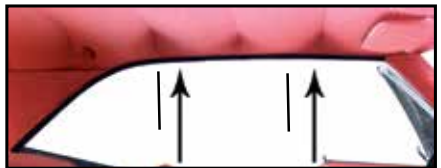

\*Works with bow style headliner only. Will not work with board style headliner.

**1967-69 Molded Headliner Side Trim**

Correct molded urethane headliner side trim.

- IHT-58 1967 All ..... 49.99 pr.  
 IHT-68 1968-69 All ..... 69.99 pr.