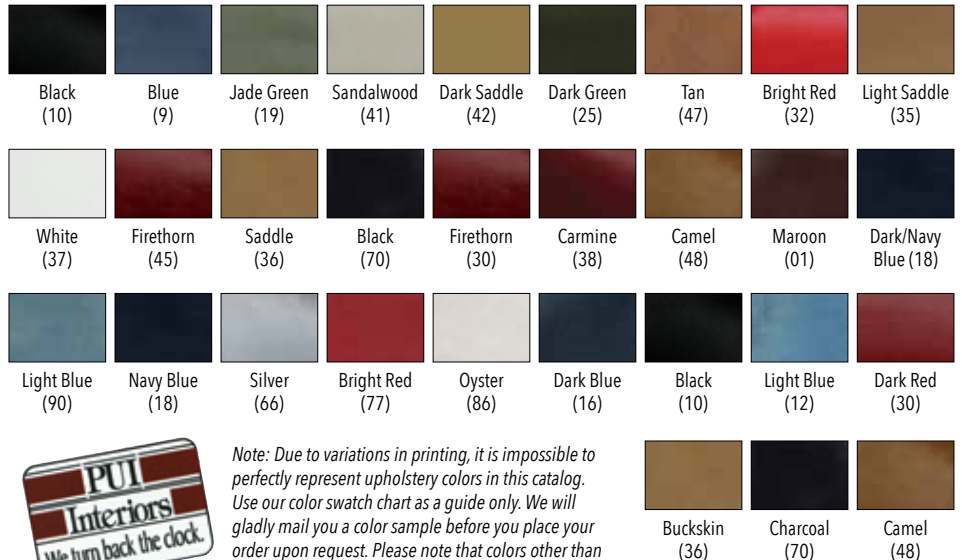

**See Page 11 For
Seat Foams
& Springs**

Note: Due to variations in printing, it is impossible to perfectly represent upholstery colors in this catalog. Use our color swatch chart as a guide only. We will gladly mail you a color sample before you place your order upon request. Please note that colors other than black are non-returnable.