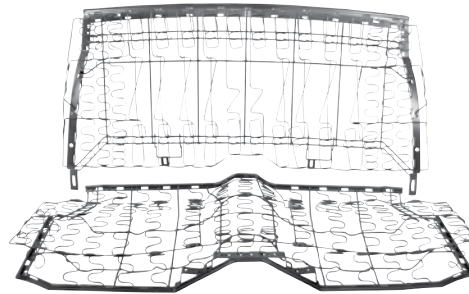

ISF-1052G

Rear Seat Frames

Complete rear seat frame assembly with springs. Excellent for converting from standard interior to deluxe interior.

ISF-1052G	1967-69 Std Coupe, 1968-69 Dlx Coupe.....	649.95 ea.
ISF-1052H	1967-69 Std Convertible, 1967 Dlx Coupe, 1968-69 Dlx Convertible.....	649.95 ea.

No Volume Discount. Ships Oversize 2.