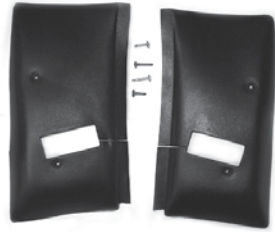

BSB-56	All Front Outer.....	7.95 ea.
BSB-56	1967-68 Front Inner.....	7.95 ea.
BSB-561	1969-72 Front Inner.....	7.95 ea.
BSB-561	All Rear.....	7.95 ea.
BSB-5-SBL	1967-81 No Shoulder *.....	7.95 ea.

\*Threaded all the way

ISB-6789

**Seat Belt Retainers**

Before seatbelt retractors, these clips held your seatbelt stored along your headliner.

ISB-6789	1970-71.....	33.95 pr.
----------	--------------	-----------

IN-337

**Seat Belt Cover Trim**