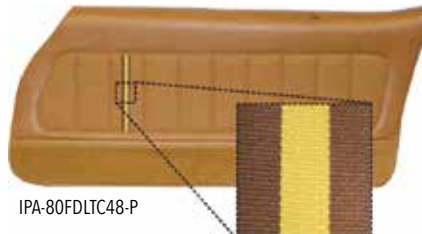

IPA-80FDLTC48-P

1980-81 Custom Cloth Door Panels

Sierra grain vinyl with Empress cloth inserts and sewn vertical lines in inserts and carpeted bottom. Includes top rails, window felts and door lock ferrule. Features 2 tone accent stripes in insert.

IPA-80FDLTC__P All Front..... 467.99 pr.
Available in: Black (70), Navy (18), Carmine (38), Camel (48), Silver (66), Bright Red (77) and Oyster (81).