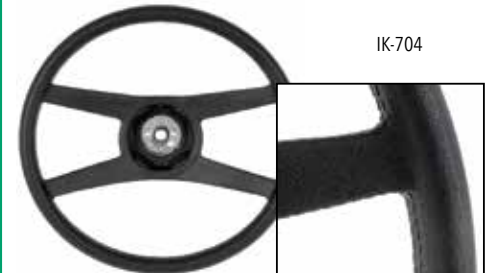

IK-704

1971-77 4 Spoke Sport Steering Wheel

Supurb reproduction of the original GM 4-spoke Sport steering wheel designed for many various 1971-1981 GM models with the NK4 steering wheel option. This quality reproduction features a soft black padding original grain material and a 4-spoke design as original.

IK-704 1971-77 4 Spoke Smooth ..... 259.99 ea.