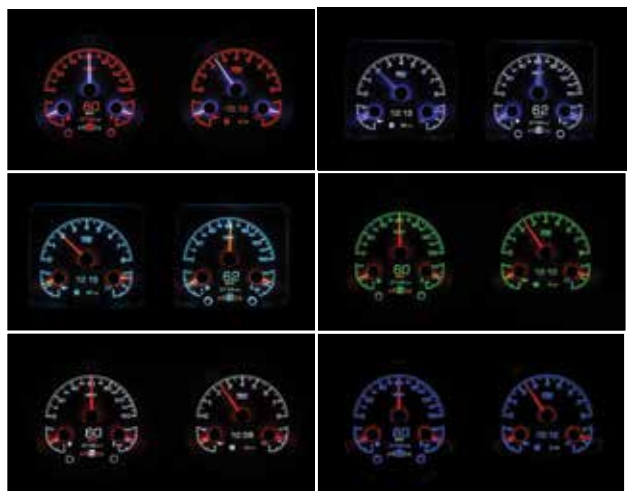

**Dakota Digital HDX Gauge Kits**

Ushering in a new era of muscle machines, Camaros have long been turned into hot rods. Keep the tradition alive and bring yours up to spec with this direct-fit instrument system! It attaches directly to a stock or reproduction bezel (available separately) and supplies you with six analog gauge sweeps and a pair of high visibility TFT message centers. Available with your choice of black or silver alloy gauge-face styling, each HDX system allows the user to select independent illumination colors for the gauge readings and needles, as well as the message centers. Calibration and personal settings are manipulated with the built-in, capacitive-touch buttons or the available Bluetooth App. for Apple and Android devices. Each needle hub is black nickel plated spun-aluminum to match the buttons. All HDX instrument systems feature dead-faced indicators (turn signals, high beam, check engine, cruise control, parking brake, plus two user-definable) and a red, settable warning light for each gauge. With our central control box, installation is greatly simplified with vehicle-harness sourced signals and supplied, solid state sending units connecting cleanly to their respective terminals.