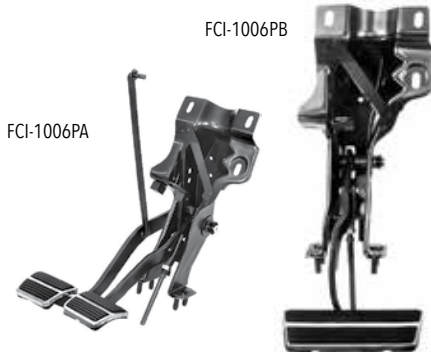

FCI-1006PB

FCI-1006PA

Pedal Assemblies Complete

These complete assemblies come with the support hanger bracket, pedals, pads, pins and bushings. Available in manual and automatic.

FCI-1006PA	1967-68 Manual	299.95 ea.
FCI-1006PB	1967-68 Auto	249.95 ea.

1982-92 Parking Brake Handle

Excellent reproduction parking brake handle wrapped in leather.

IBH-8292	1982-92 All w/ Leather	79.99 ea.