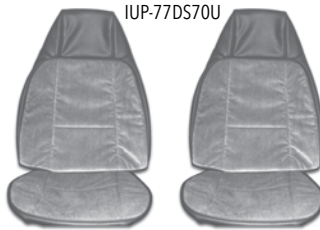

IUP-77DS70U

1979 Berlinetta Custom Cloth

Sierra grain vinyl with Empress cloth inserts and zipper on back.

IUP-79DSC70U Front Buckets..... 312.99 pr.
IUP-79DSC70C Rear..... 191.99 pr.

Available in: Black, Carmine, Camel and Light Blue