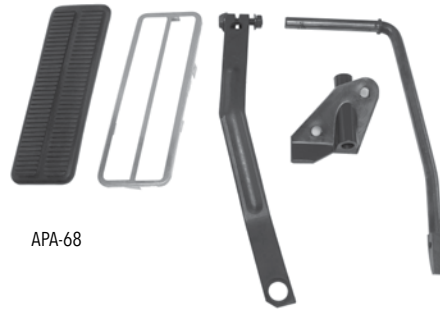

**PEDALS & ACCESSORIES**

ICE-4740

IYC-2525

ICE-0296

ICE-3611

**Accelerator Pad & Trim**

OE style reproduction pads with correct ribbing and stainless trim to finish them off.

ICE-4740	1970-71 Z/28 Pad.....	16.99 ea.
ICE-0296	1967-81 Pad.....	6.95 ea.
IYC-2525	1970-71 Z/28 Trim.....	14.95 ea.
ICE-3611	1967-81 Trim.....	5.99 ea.