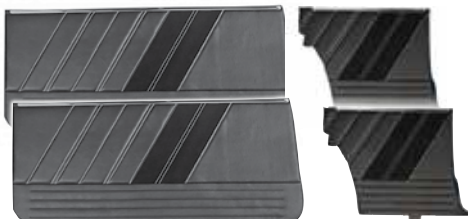

Sport R Door Panels

TMI's new Sport R Door Panels for the Camaro hold on to the iconic styling cues that make a Camaro interior so easily recognizable. However, these new Sport R Door Panels do a great job of modernizing the originals by adding a french seam stitched in a contrasting thread color and by accenting the insert sections of the door panels with a matching black unisuede. This result is a very modern looking door panel that takes hints from the classic Camaro style - and fits right in place of the original panels!

- Suede inserts • Choice of colored stitching
- Masonite MDF back board • Metal top plates (1968-69)
- Window Felts (1968-69) • Pre-cut holes in board for door handles and cranks • Includes lock grommet and chrome strip (1968-69) • Offers a modern look for your classic

TMI-SRDCA67-0003

TMI-SRQCACV67-0027

1967-69 TMI Sport R Front & Rear Door Panels

Black vinyl and suede with red stitching.

TMI-SRDCA67-0003	1967 Front.....	290.99 kit
TMI-SRQCACV67-0021	1967 Rear Coupe.....	186.99 kit
TMI-SRQCACV67-0027	1967 Rear Cvt.....	186.99 kit
TMI-SRDCA68-0009	1968 Front.....	610.99 kit
TMI-SRDCA69-0015	1969 Front.....	610.99 pr.
TMI-SRQCACV689-0032	1968-69 Rear Coupe.....	459.99 kit
TMI-SRQCACV689-0038	1968-69 Rear Cvt.....	459.99 kit