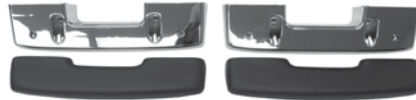

DOOR PANEL ACCESSORIES

ARM-KIT1

1967 Front Arm Rest Pad & Base Kit

Complete kits with 2 arm rest bases and 2 front arm rest pads.
ARM-KIT1 1967 Black.....58.56 kit