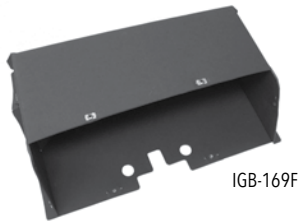

GLOVE BOX *continued*

IGB-169F

Glove Box

Correct, die stamped cardboard reproductions.

IGB-167	1967-68 w/o AC	19.99 ea.
IGB-167A	1967-68 w/ AC	19.99 ea.
IGB-169F	1969 w/o AC	19.99 ea.
IGB-169A	1969 w/ AC	19.99 ea.
IGB-170	1970-81 w/o AC	19.99 ea.
IGB-170A	1970-81 w/ AC	19.99 ea.