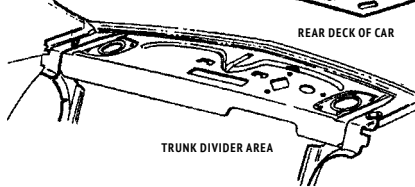

TRUNK DIVIDER AREA

Package Tray

Correct vinyl covered, die-stamped cardboard package trays. Available in standard or deluxe mesh with speaker cutouts on the underside. Insert color choice in _.

1967-69 Standard

IRE-167	1967-69 Black	19.99 ea.
IRE-67FP_	1967-69 Color	20.99 ea.
14 = Bright Blue, 17 = 68 Blue, 38 = Dark Blue, 43 = 67 Gold, 46 = Ivy Gold, 67 = Red, 69 = Light Blue, 74 = Light Aqua, 77 = Light Green, 78 = Dk Met Green		

1970-81 Standard

IRE-71	1970-81 Black	19.99 ea.
IRE-71_	1970-81 Color	20.99 ea.
14 = Bright Blue, 19 = Jade Green, 38 = Dark Blue, 41 = Sandalwood, 67 = Red, 69 = Light Blue, 77 = Light Green, 78 = Dark Met Green, 80 = Saddle/Camel		

Deluxe

IRD-167M	1967-69 Black Only	55.99 ea.
IRD-71M	1970-81 Black Only	55.99 ea.

Ships Oversize 2.