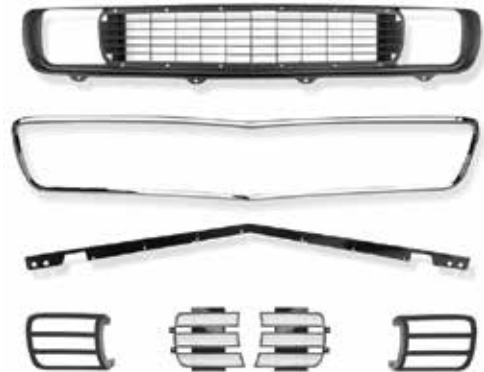

GRILLE-78R 1967-68 RS w/o Trim233.93 kit
GRILLE-88R 1967-68 RS w/ Trim260.93 kit
No Volume Discount. Ships Oversize.

GRILLE-69SB

BUY'N SAVE
WITH KITS

1969 Standard Grille Kit

This is a complete grille kit for your 1969 standard Camaro. It includes (1) grille, (2) headlamp bezels and (1) upper grille reinforcement.

GRILLE-69SB 1969 Standard Black251.94 kit
GRILLE-69SS 1969 Standard Silver251.97 kit
No Volume Discount. Ships Oversize.

GRILLE-69RS

BUY'N SAVE
WITH KITS

1969 Rally Sport Grille Kit

This is a complete grille kit for your 1969 Camaro Rally Sport. It includes (1) grille, (1) grille molding and (1) upper grille reinforcement.

GRILLE-69RS 1969 RS246.44 kit
No Volume Discount. Ships Oversize.

GRILLE-69UP

BUY'N SAVE
WITH KITS

1969 Rally Sport Grille Kit W/ Headlight Doors

This is a complete 1969 Camaro Rally Sport grille kit which includes (1) grille, (1) grille molding, (1) upper grille stiffener, (2) chrome inner headlight doors and (2) paintable outer headlight doors.