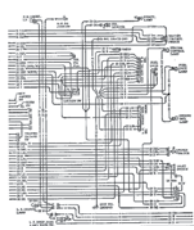

DSE122002	1968 RS.....	475.99 kit
DSE122003	1969 RS.....	474.99 kit

No Volume Discount

HWD-RS

Rally Sport Wiring Diagram

Original GM wiring schematic for rally sport cars.

HWD-RS	1967-69 RS	9.99 ea.
--------	------------------	----------