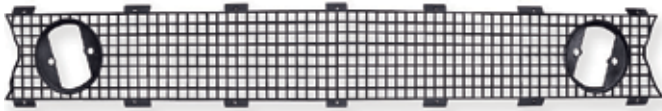

GRILLES

LEH-1693R

1967 Standard Grille

This is an OE style reproduction standard grille manufactured from all new tooling.

LEH-1693R 1967 Standard ..... 62.95 ea.