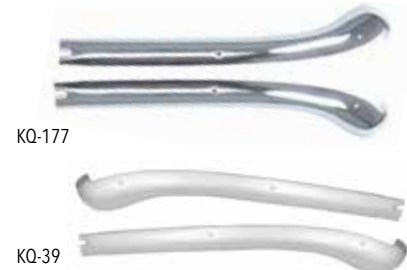

Convertible Well Molding

OE style reproduction of the rear body "pinch weld" molding in polished stainless steel as original.

KW-1041	1967-69	139.95 set
LMC-3640	1967-69 Clips	39.95 set

No Volume Discount. Ships Oversize.

KQ-177

KQ-39

Convertible Header Molding

OE style reproduction header moldings in either chrome for 1967 models or satin for 1968-69 models. Both are interchangeable.

KQ-177	1967 Polished Chrome	139.99 pr.
KQ-39	1968-69 Satin	144.99 pr.
KQB-33	Screw Kit	4.99 kit