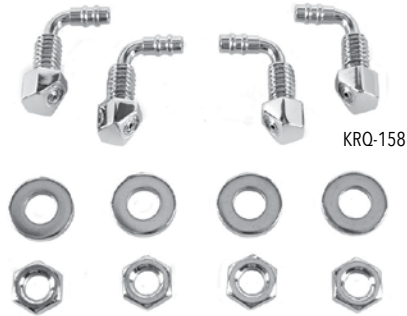

1969 RS Headlight Washer Nozzles

OE style reproduction, heavy chrome plated headlamp washer nozzles, (4) chrome plated thick washers and (4) chrome plated thin nozzle nuts.

KRQ-158 1969 RS ..... 32.99 kit