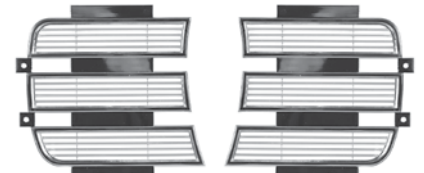

KRC-674

1969 Chrome Inner Headlamp Doors

Exceptional reproduction cast and chrome plated inner headlamp doors.

KRC-674	1969 RS.....	77.99 pr.