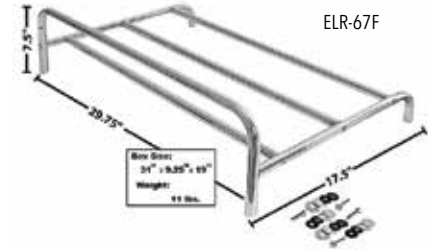

1967-69 Luggage Rack

Originally installed as a dealer option. OE style reproduction with hardware.

ELR-67F 1967-69 ..... 149.95 ea.