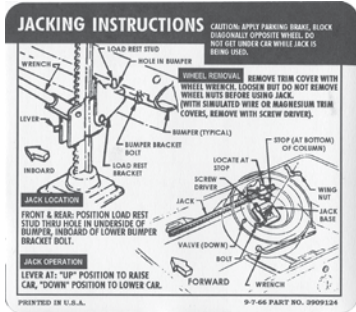

Rally Trim Ring Instructions

These instructions were found in the glove box of cars with rally wheels. They explain the installation and removal of the trim rings.

HTR-806 1967-74 4.99 ea.

Engine Starting Guide

Explains the procedure for starting your new Camaro. Details the new ignition locking steering columns.

HSS-69 1969 Z/28 All 10.95 ea.

Door Jamb Decals

HDJ-678 1967-68 Green 5.99 ea.
HDJ-69 1969 Blue 5.99 ea.