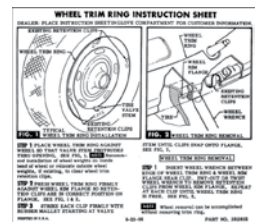

The two letter suffix on each part number is the code that will appear on the decal.

Cooling System Decal

HOJ-144 1967-69 All 4.99 ea.
HOJ-242 1970-71 All 4.99 ea.

Emission Decals

HE-68H All 4.99 ea.
HE-U 1968 SB, 396/325 or 350 4.99 ea.
HE-P 1968 Z/28 4.99 ea.
HE-CH 1969 396/375 CH 4.99 ea.
HE-CN 1969 427/425 CN 4.99 ea.
HE-CG 1969 396/325-350 CG 4.99 ea.
HE-CF 1969 350 & Z/28 4.99 ea.
HE-CE 1969 307 or 327 4.99 ea.
HE-AX 1970 350/350 AX 4.99 ea.
HE-AT 1970 396/350 Auto AT 4.99 ea.
HE-AR 1970 396/350 Man AR 4.99 ea.

Rally Trim Ring Instructions

These instructions were found in the glove box of cars with rally wheels. They explain the installation and removal of the trim rings.

HTR-806 1967-74 4.99 ea.

Engine Starting Guide